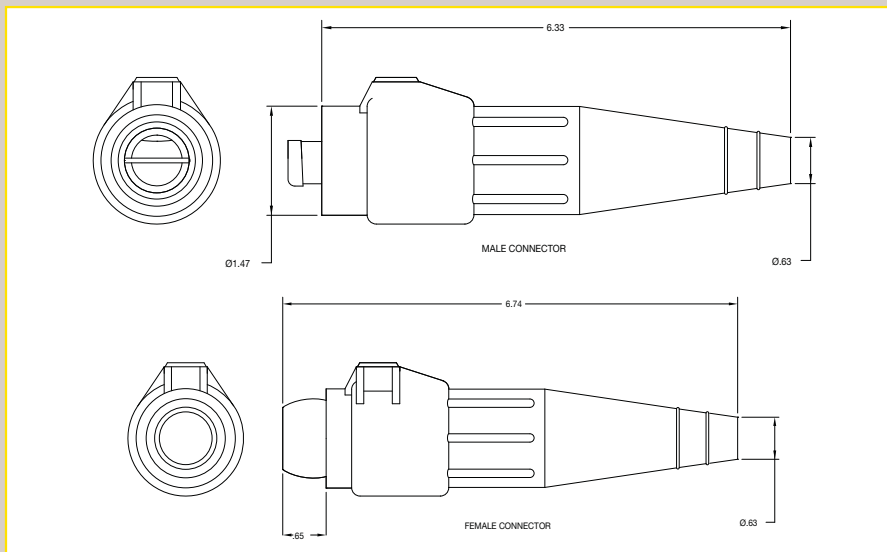

Cam-Lok® E-Z Series

All Cam-Lok part numbers available in convenient, single-use, color-coded packaging.

MALE PLUG					
	COLOR	CABLE SIZE	COMPLETE PART NO.	CONTACT ONLY PART NO.	INSULATOR ONLY PART NO.
DOUBLE SET SCREW	BLACK		E-Z1018-8350		E-Z200071-19
	RED		E-Z1018-8352		E-Z200071-21
	GREEN		E-Z1018-8354		E-Z200071-23
	WHITE	#2-2/0	E-Z1018-8355	A200630-1	E-Z200071-24
	BLUE		E-Z1018-8356		E-Z200071-37
	BROWN		E-Z1018-8357		E-Z200071-39
	ORANGE		E-Z1018-8353		E-Z200071-22
	YELLOW		E-Z1018-8351		E-Z200071-20

E-Z1018-8354

FEMALE PLUG					
	COLOR	CABLE SIZE	COMPLETE PART NO.	CONTACT ONLY PART NO.	INSULATOR ONLY PART NO.
DOUBLE SET SCREW	BLACK		E-Z1018-8375		E-Z200072-19
	RED		E-Z1018-8377		E-Z200072-21
	GREEN		E-Z1018-8379		E-Z200072-23
	WHITE	#2-2/0	E-Z1018-8380	A200640-4	E-Z200072-24
	BLUE		E-Z1018-8381		E-Z200072-37
	BROWN		E-Z1018-8382		E-Z200072-39
	ORANGE		E-Z1018-8378		E-Z200072-22
	YELLOW		E-Z1018-8376		E-Z200072-20

E-Z1018-8379

E-Z1018 Series

CAM-LOK STANDARD SERIES "BALL NOSE" DESIGN RECEPTACLES AND PLUGS HAVE BEEN USED FOR YEARS IN SHIPYARDS, CONSTRUCTION SITES AND POWER PLANTS. THEY HAVE BECOME THE STANDARD BY THE BROADCAST INDUSTRY IN CANADA, AS WELL AS THE WELDING INDUSTRY IN THE UNITED STATES.

RATINGS: 600 VOLTS UP TO 300 AMPERES CONTINUOUS

STANDARD MATERIALS
CABLE SIZE: #2 - 2/0
CONNECTOR BODY: TPE
CONTACT: BRASS

AGENCY APPROVALS
CSA CERTIFIED LR13963

ENVIRONMENTAL RATING: NEMA 3R